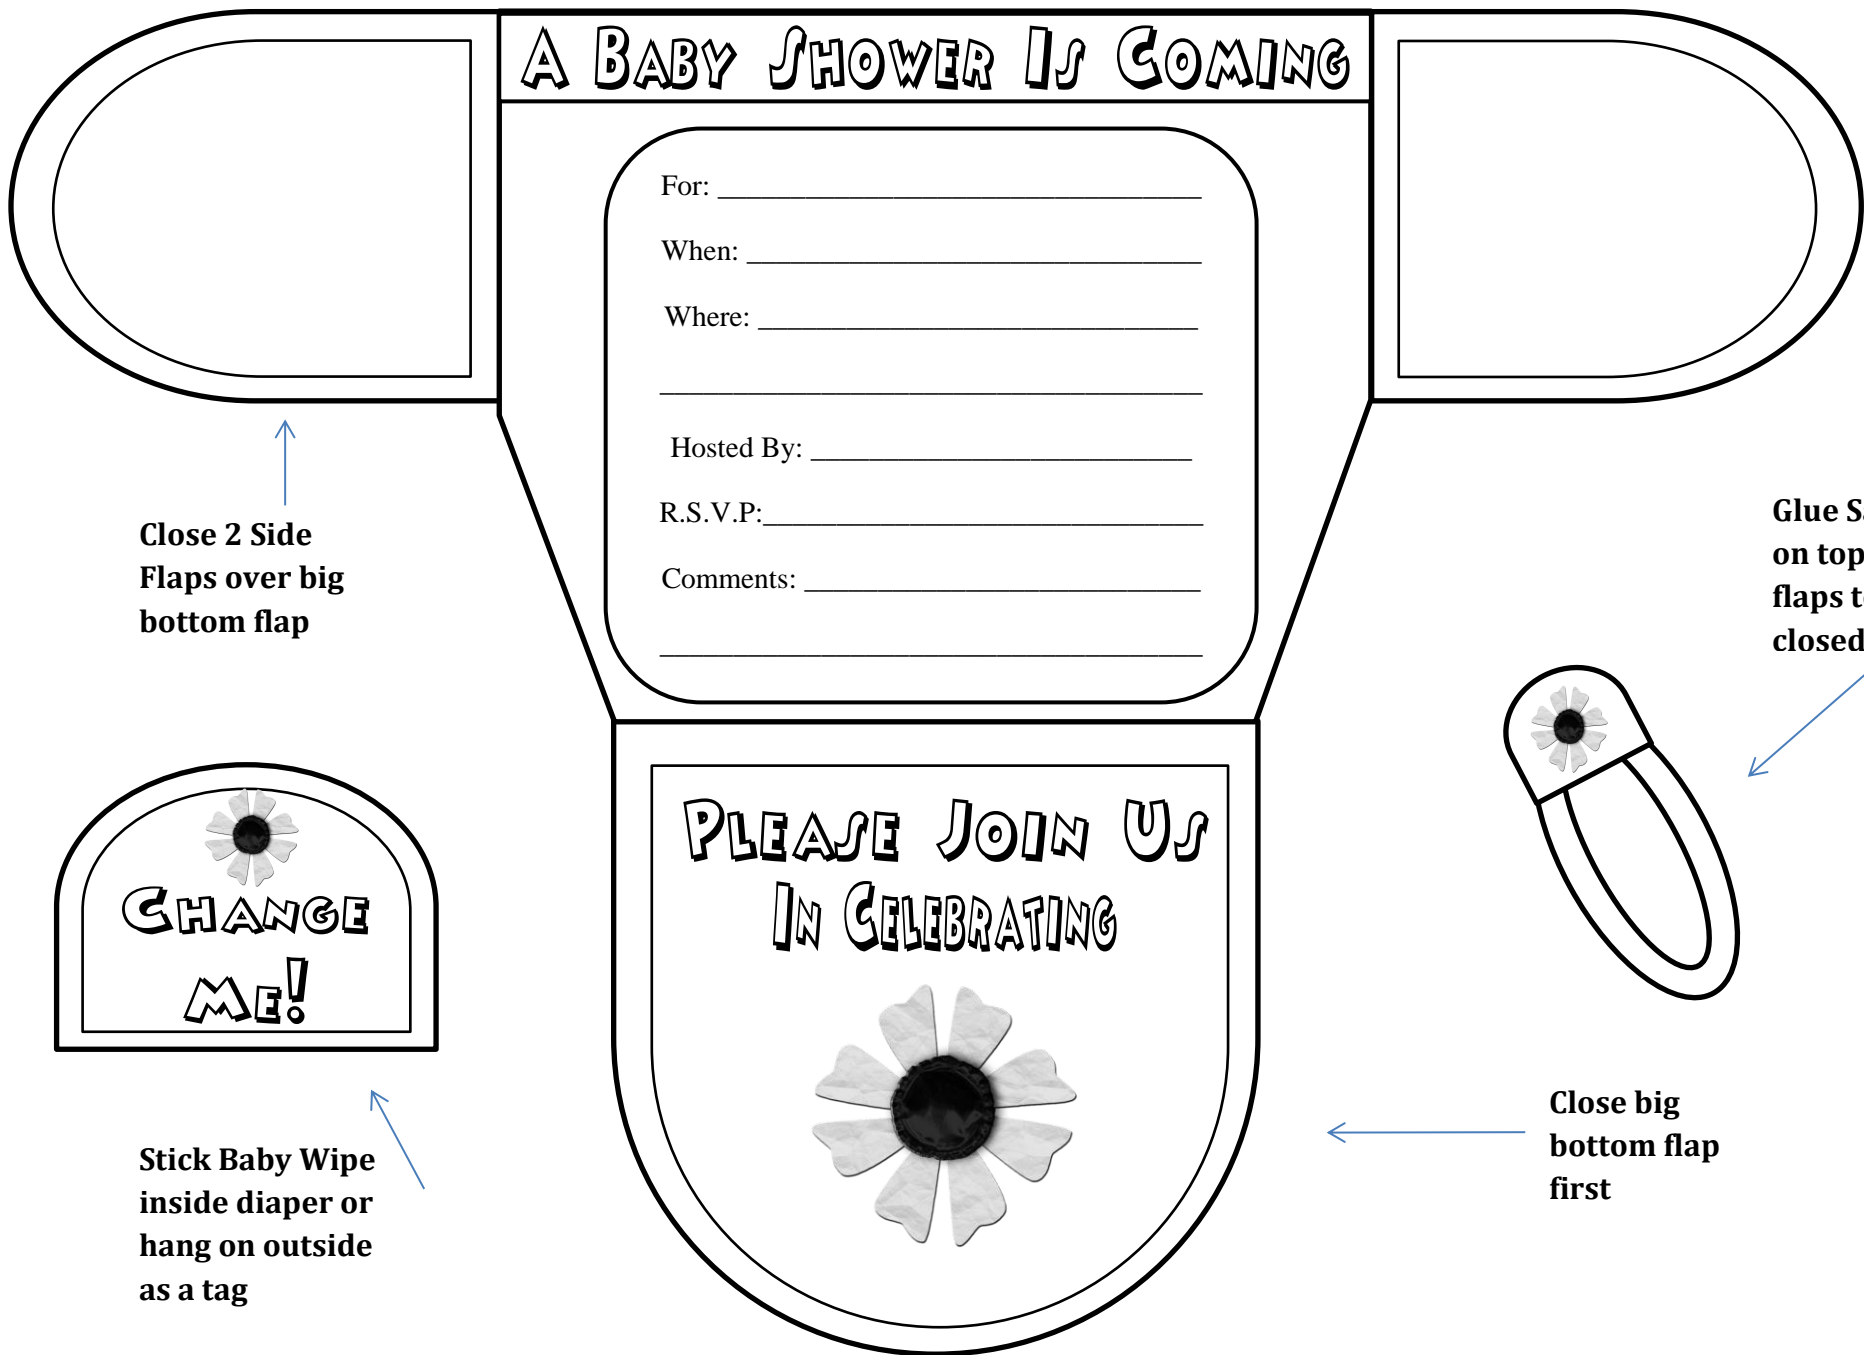

Invitations: Fits in 5x5 square envelopes. Fill in your party details digitally by using the newest version of adobe PDF reader add text feature & save in another name. Afterwards select print or handwrite in your details by after printing them out.

Trim them out and place them in an envelope to mail or hand deliver to your future party guests.

Close 2 Side
Flaps over big
bottom flap

Glue Saftey pin
on top of 2 side
flaps to seal
closed

Stick Baby Wipe
inside diaper or
hang on outside
as a tag

Close big
bottom flap
first